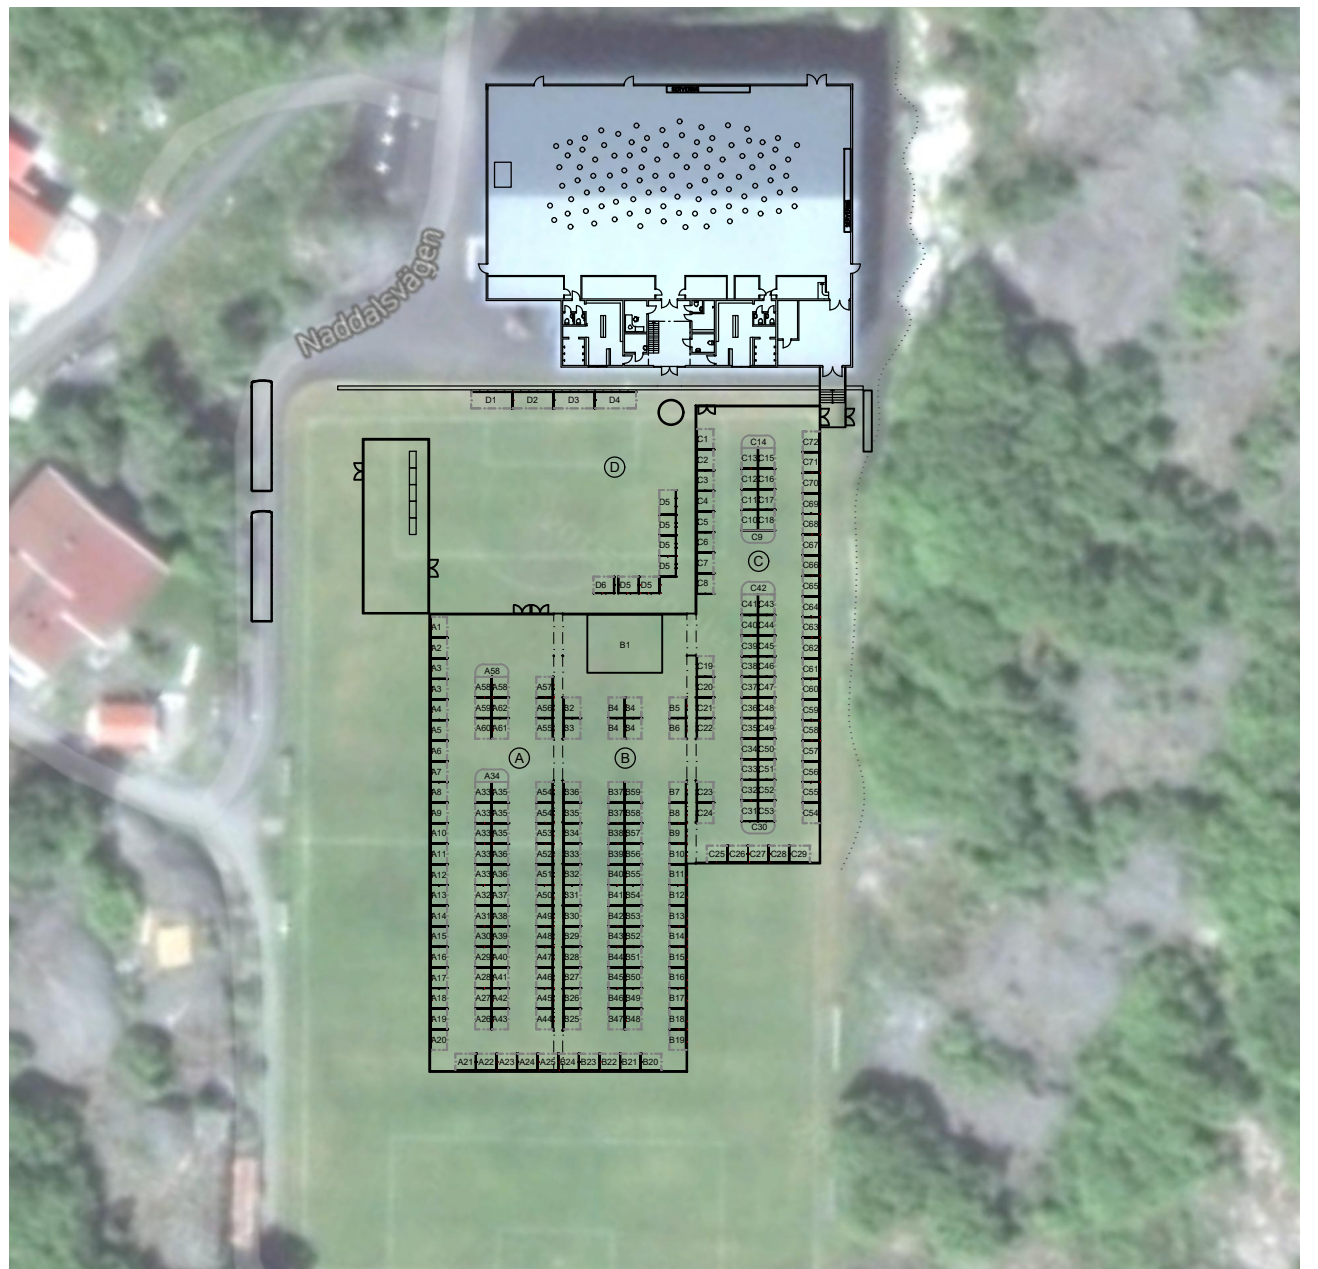

This drawing is protected by law of copyright and must not be copied or made use of without permission of Space Production AB - 2017-06-27 - Robert Holmqvist - G:\kunder\DSM\DSM\0002\DSM-Donsö-Sjöö-2017\4_Ritningar\Konstruktion\Donsö Shipping Meet05.dwg

207 montrar

CLIENT Donsö Shipping Meet	
PROJECT DSM 2017	
PROJECT NO DONS 0003	DATE 2017-06-30
PROJECT MANAGER Magnus Hylén	
DRAWN BY RH	
DRAWING DESCRIPTION Situation plan	
SCALE 1:400 A3	DRAWING NO 01