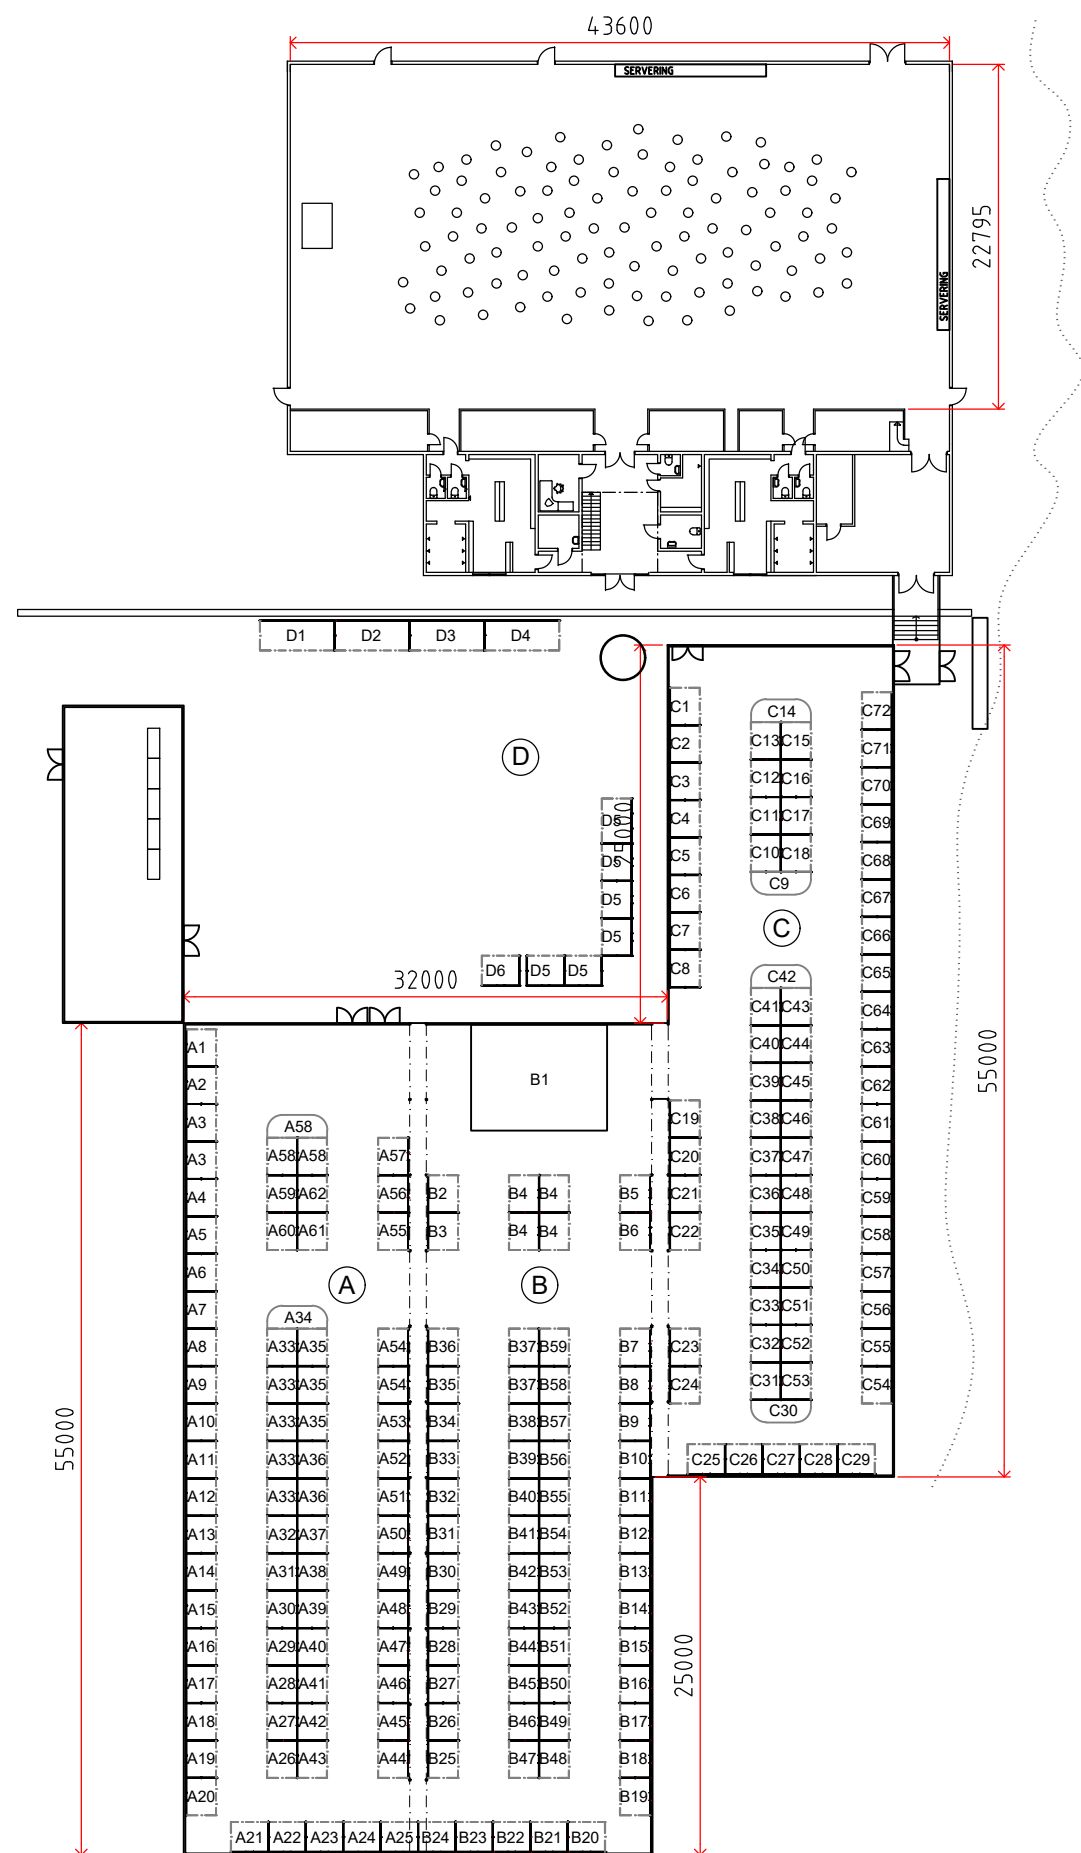

This drawing is protected by law of copyright and must not be copied or made use of without permission of Space Production AB - 2017-06-27 - Robert Holmqvist - G:\kunder\DSM\DSM\0002\DSM-Donsö-Sjöö-2017\4_Ritningar\Konstruktion\Donsö Shipping Meet05.dwg

207 montrar

CLIENT Donsö Shipping Meet	
PROJECT DSM 2017	
PROJECT NO DONS 0003	DATE 2017-06-30
PROJECT MANAGER Magnus Hylén	
DRAWN BY RH	
DRAWING DESCRIPTION Situation plan	
SCALE 1:400 A3	DRAWING NO 01