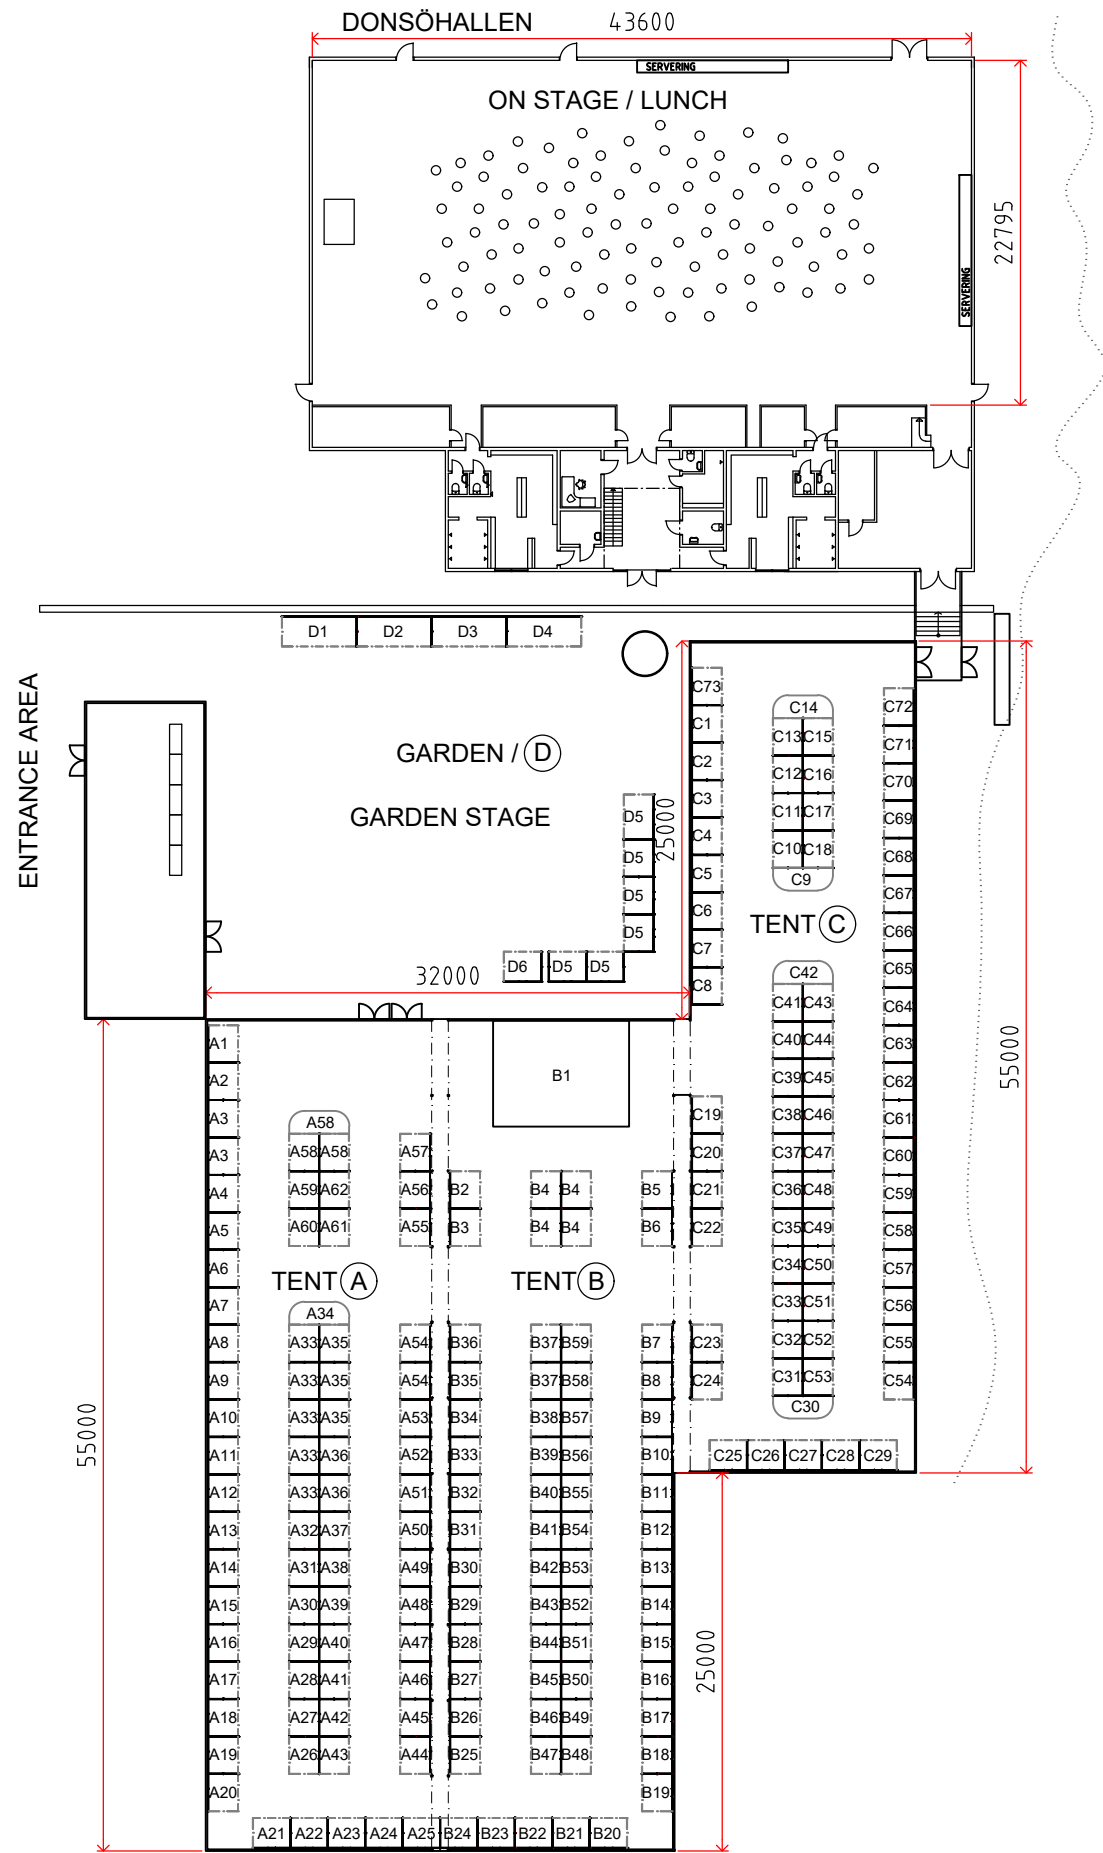

CLIENT Donsö Shipping Meet	
PROJECT DSM 2017	
PROJECT NO DONS 0003	DATE 2017-08-08
PROJECT MANAGER Magnus Hylén	
DRAWN BY RH	
DRAWING DESCRIPTION Situation plan	
SCALE 1:400 A3	DRAWING NO 01