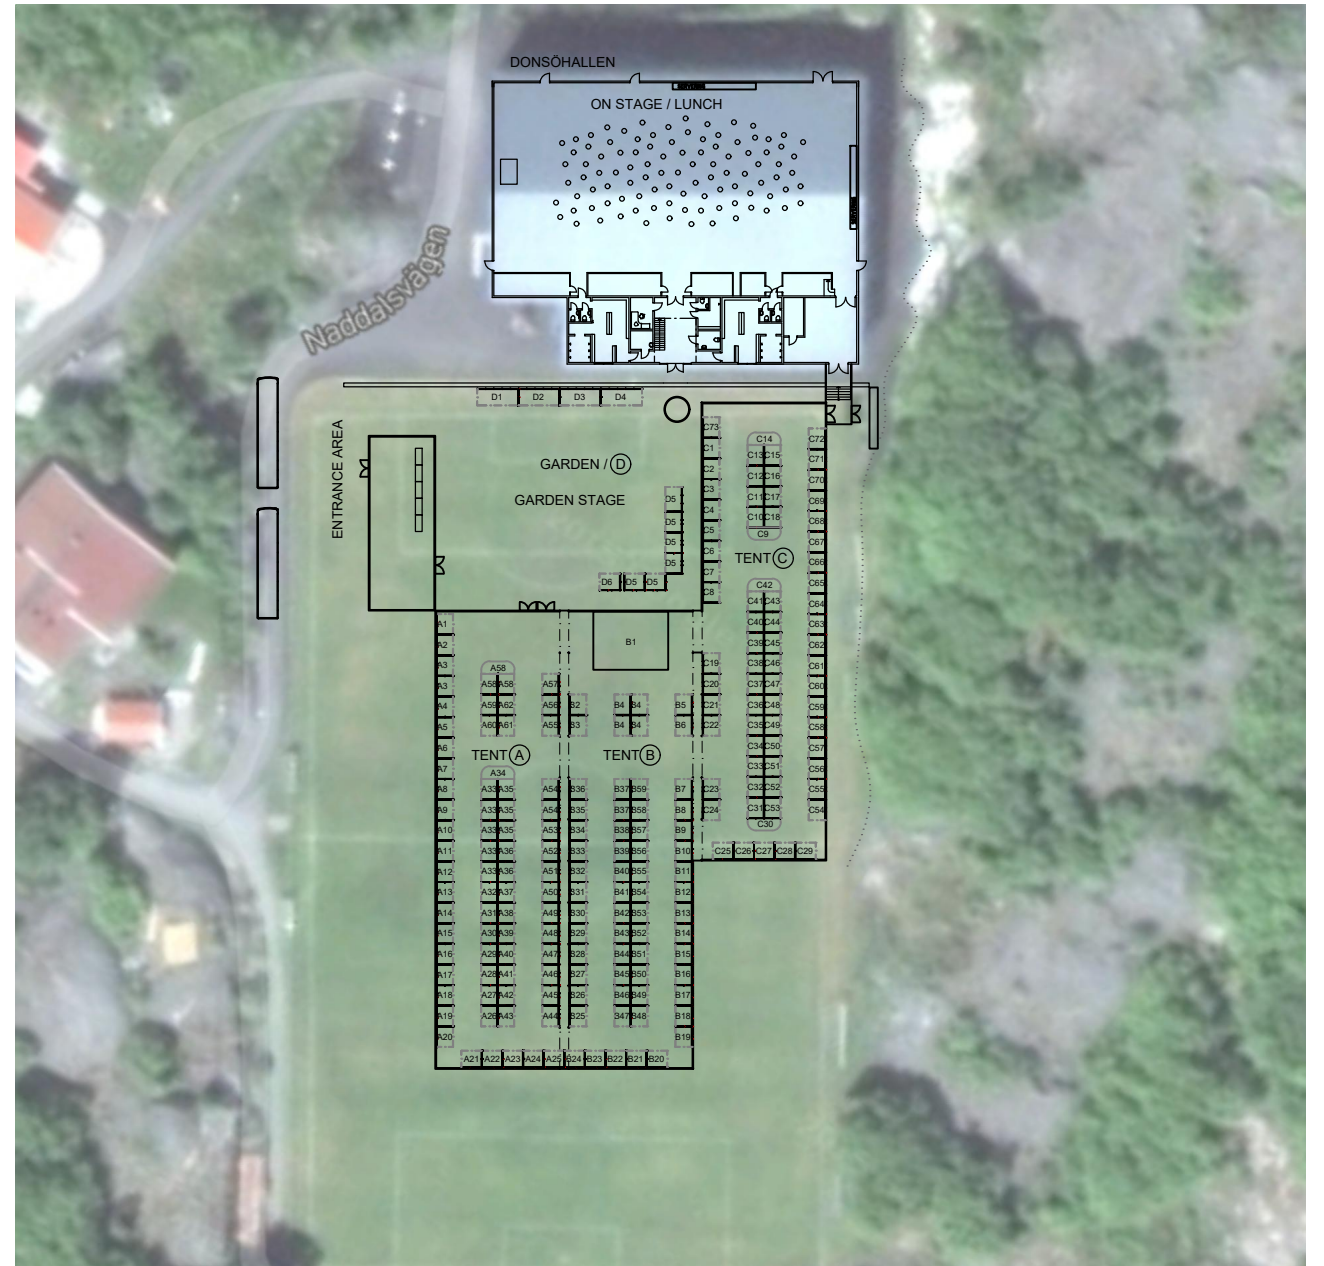

CLIENT Donsö Shipping Meet	
PROJECT DSM 2017	
PROJECT NO DONS 0003	DATE 2017-08-08
PROJECT MANAGER Magnus Hylén	
DRAWN BY RH	
DRAWING DESCRIPTION Situation plan	
SCALE 1:400 A3	DRAWING NO 01