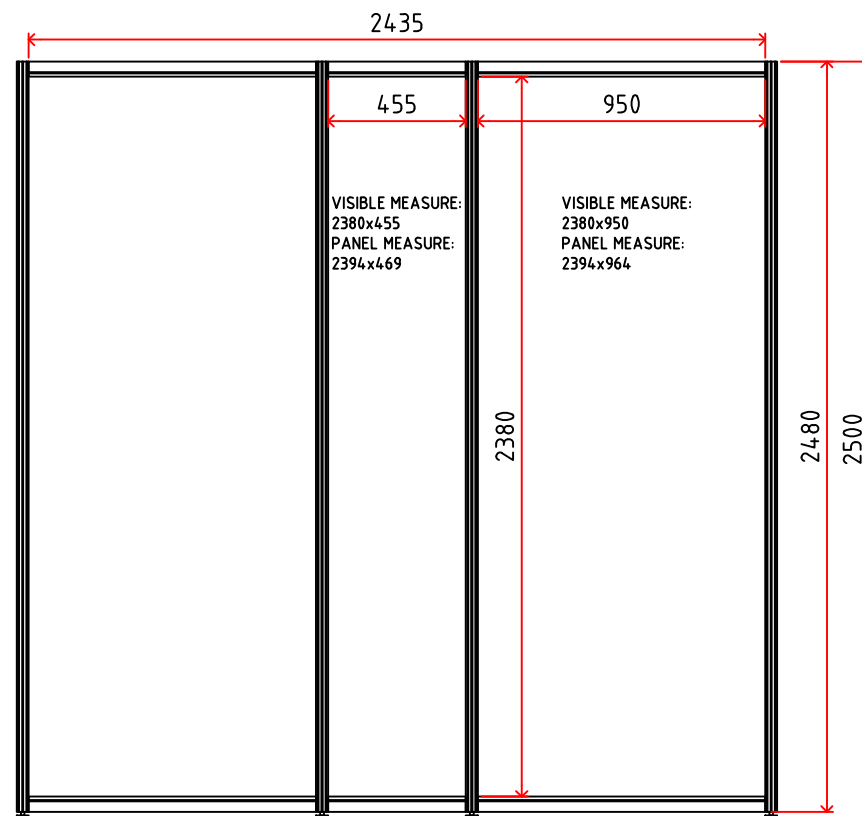

LEFT WALL

BACK WALL

RIGHT WALL

CLIENT Donsö Shipping Meet	
PROJECT DSM 2021	
PROJECT NO DSM	
DRAWING DESCRIPTION Stand Measures	
SCALE 1:25 A3	DRAWING NO 01
	

LEFT WALL

BACK WALL

CLIENT Donsö Shipping Meet	
PROJECT DSM 2021	
PROJECT NO DSM	
DRAWING DESCRIPTION Stand Measures	
SCALE 1:25 A3	DRAWING NO 01
	

BACK WALL

RIGHT WALL

CLIENT Donsö Shipping Meet	
PROJECT DSM 2021	
PROJECT NO DSM	
DRAWING DESCRIPTION Stand Measures	
SCALE 1:25 A3	DRAWING NO 01
