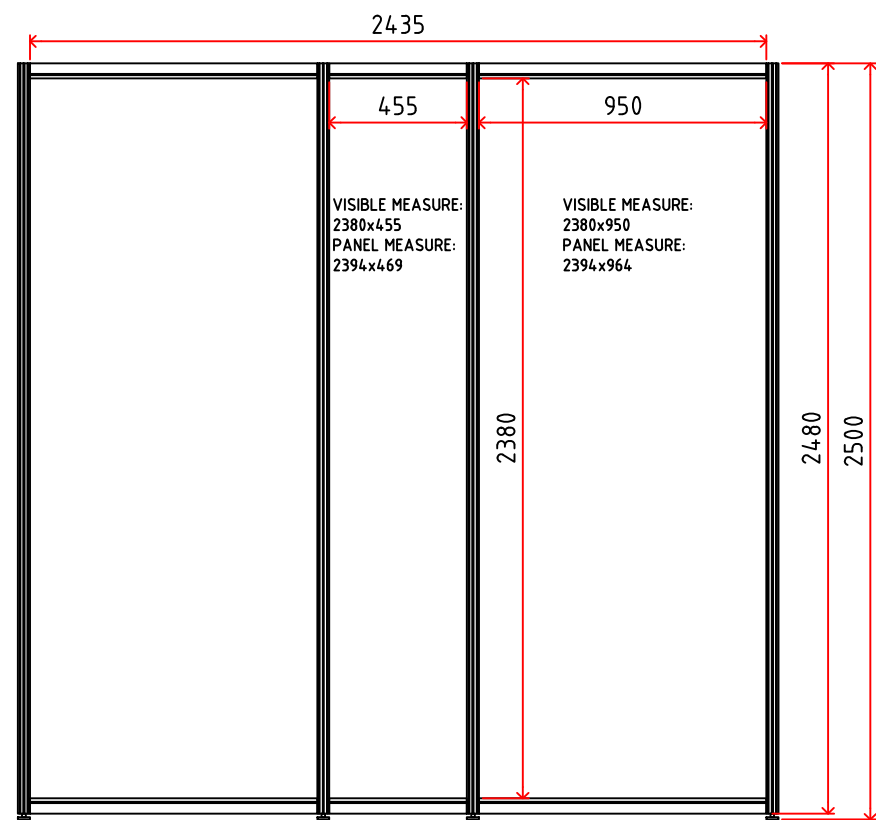

BACK WALL

CLIENT Donsö Shipping Meet	
PROJECT DSM 2021	
PROJECT NO DSM	
DRAWING DESCRIPTION Stand Measures	
SCALE 1:25 A3	DRAWING NO 01