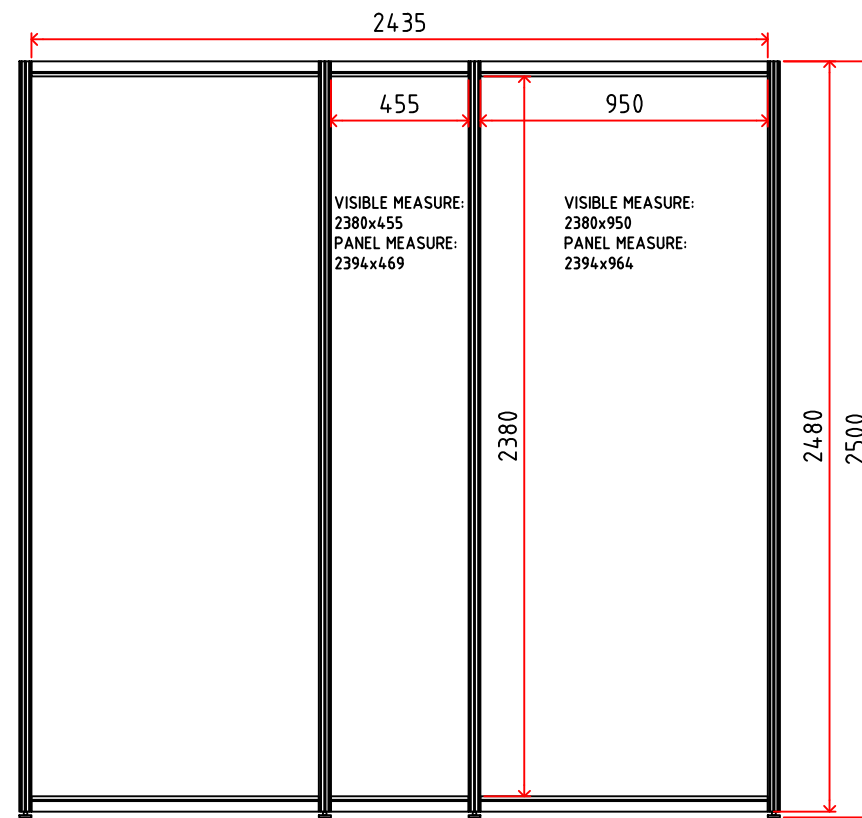

BACK WALL

CLIENT Donsö Shipping Meet	
PROJECT DSM 2021	
PROJECT NO DSM	
DRAWING DESCRIPTION Stand Measures	
SCALE 1:25 A3	DRAWING NO 01