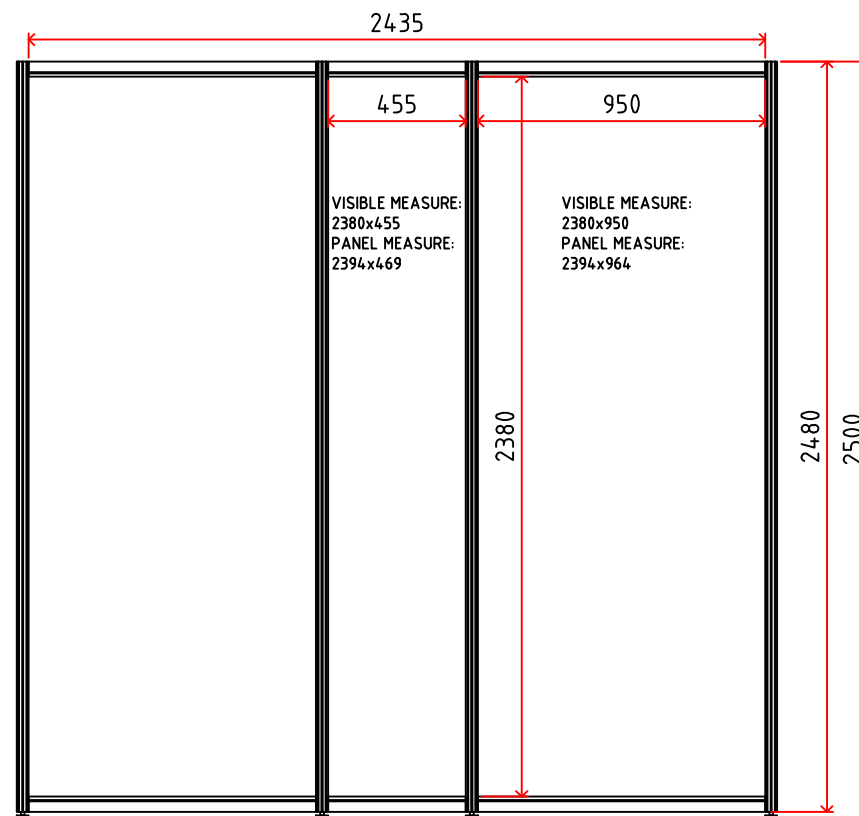

LEFT WALL

BACK WALL

RIGHT WALL

CLIENT Donsö Shipping Meet	
PROJECT DSM 2022	
PROJECT NO DSM	
DRAWING DESCRIPTION Stand Measures	
SCALE 1:25 A3	DRAWING NO 01
	

LEFT WALL

BACK WALL

CLIENT Donsö Shipping Meet	
PROJECT DSM 2022	
PROJECT NO DSM	
DRAWING DESCRIPTION Stand Measures	
SCALE 1:25 A3	DRAWING NO 01
	

BACK WALL

RIGHT WALL

CLIENT Donsö Shipping Meet	
PROJECT DSM 2022	
PROJECT NO DSM	
DRAWING DESCRIPTION Stand Measures	
SCALE 1:25 A3	DRAWING NO 01
