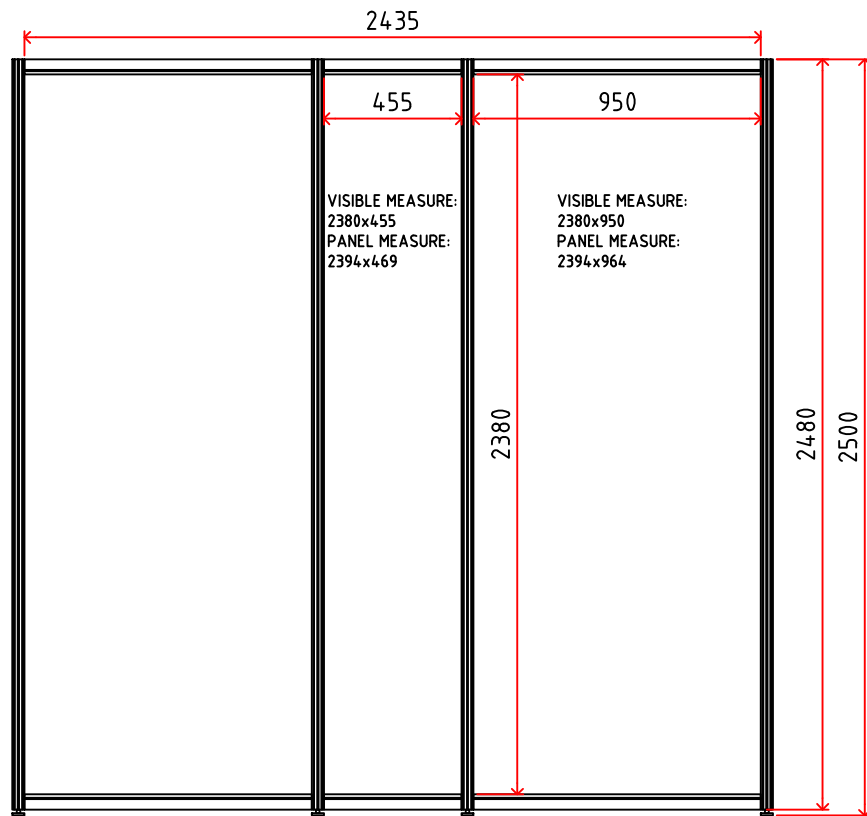

LEFT WALL

BACK WALL

RIGHT WALL

CLIENT Donsö Shipping Meet	
PROJECT DSM 2022	
PROJECT NO DSM	
DRAWING DESCRIPTION Stand Measures	
SCALE 1:25 A3	DRAWING NO 01
	

LEFT WALL

BACK WALL

CLIENT Donsö Shipping Meet	
PROJECT DSM 2022	
PROJECT NO DSM	
DRAWING DESCRIPTION Stand Measures	
SCALE 1:25 A3	DRAWING NO 01
	

BACK WALL

RIGHT WALL

CLIENT Donsö Shipping Meet	
PROJECT DSM 2022	
PROJECT NO DSM	
DRAWING DESCRIPTION Stand Measures	
SCALE 1:25 A3	DRAWING NO 01
