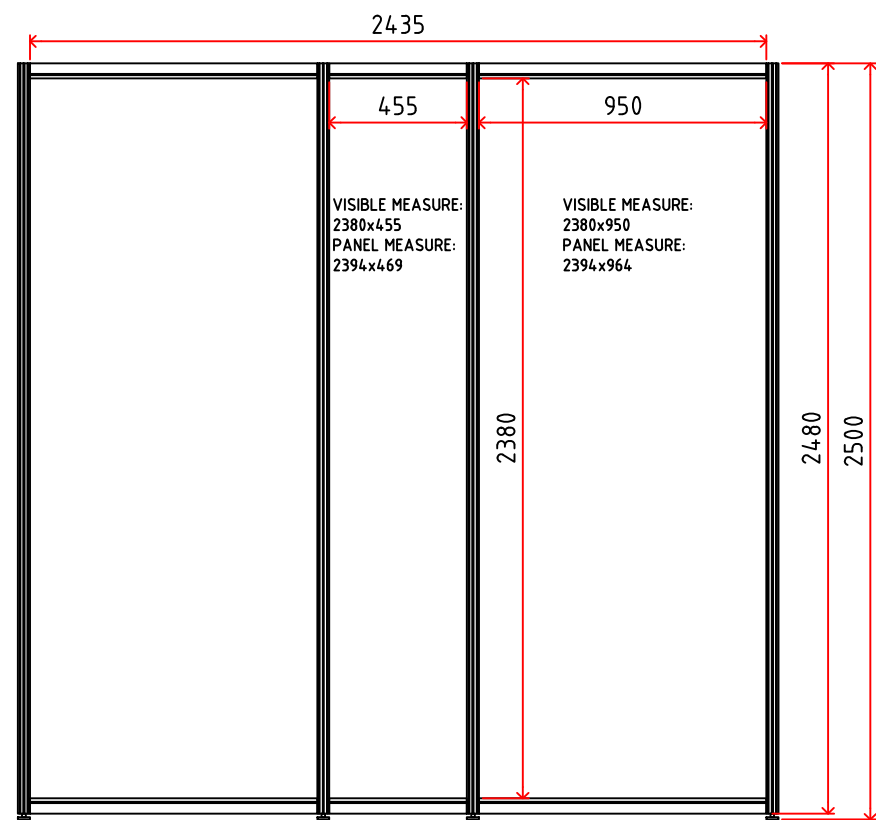

BACK WALL

CLIENT Donsö Shipping Meet	
PROJECT DSM 2022	
PROJECT NO DSM	
DRAWING DESCRIPTION Stand Measures	
SCALE 1:25 A3	DRAWING NO 01