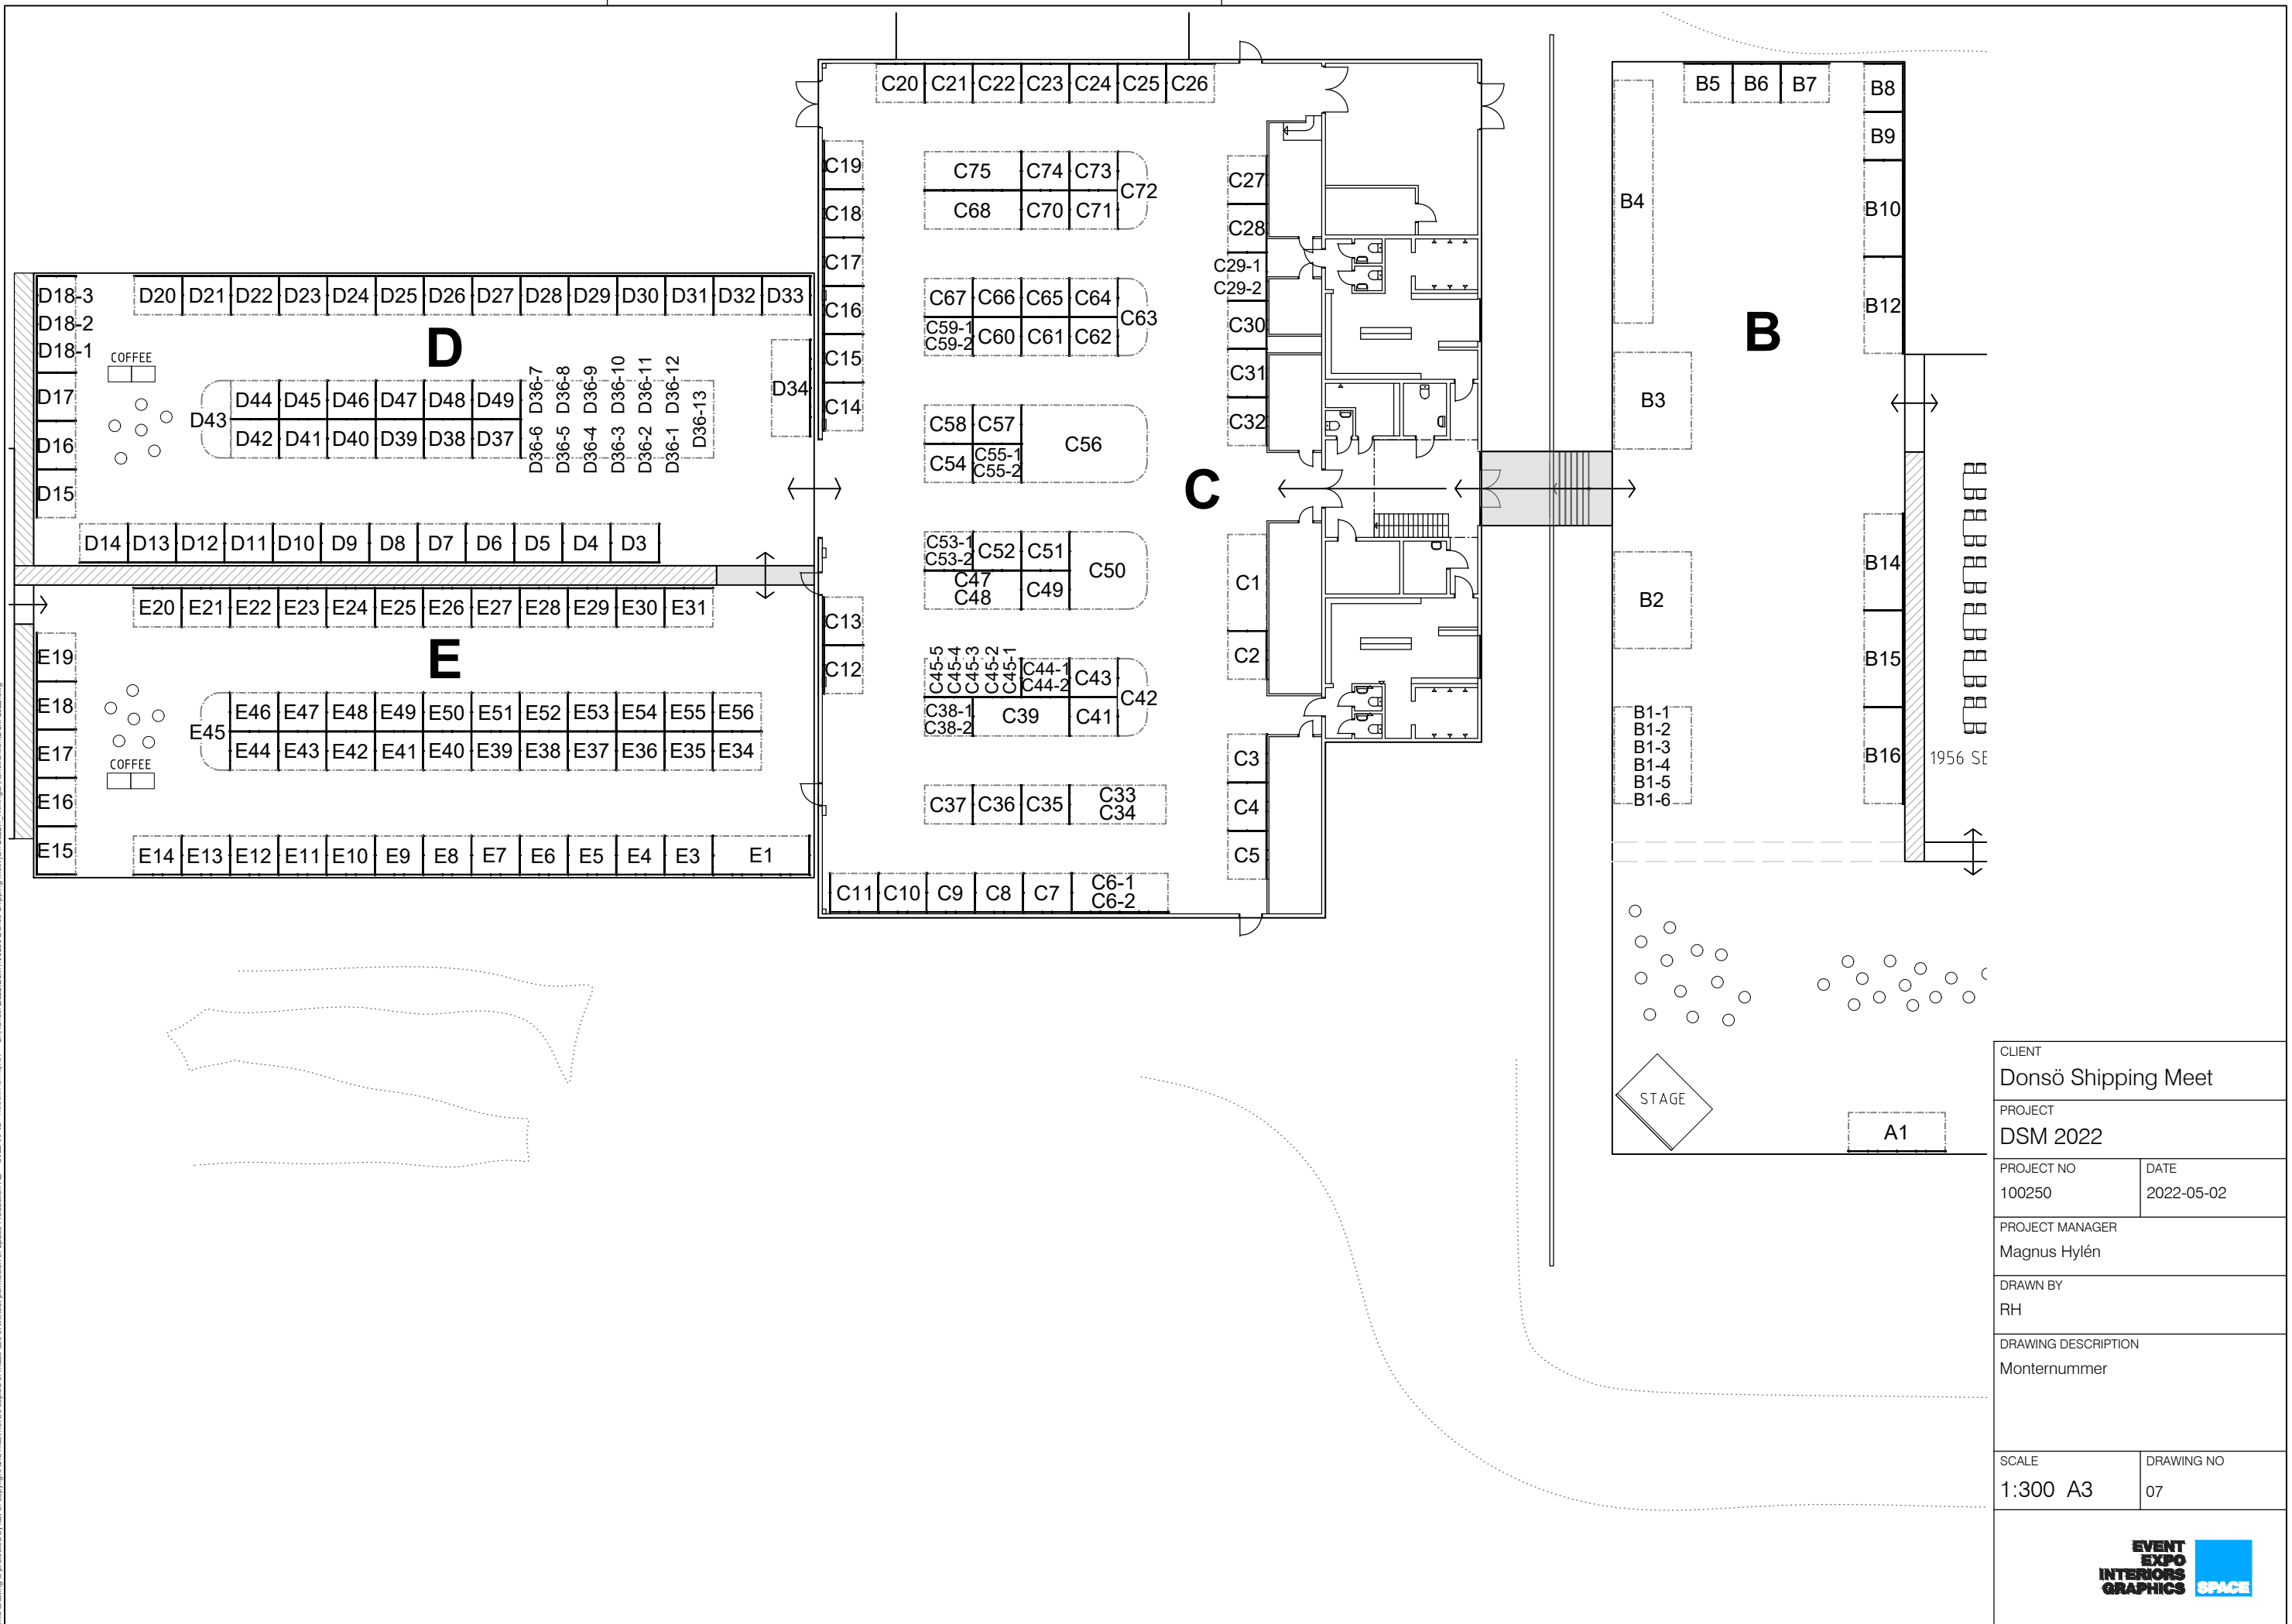

CLIENT Donsö Shipping Meet	
PROJECT DSM 2022	
PROJECT NO 100250	DATE 2022-05-02
PROJECT MANAGER Magnus Hylén	
DRAWN BY RH	
DRAWING DESCRIPTION Monternummer	
SCALE 1:300 A3	DRAWING NO 07